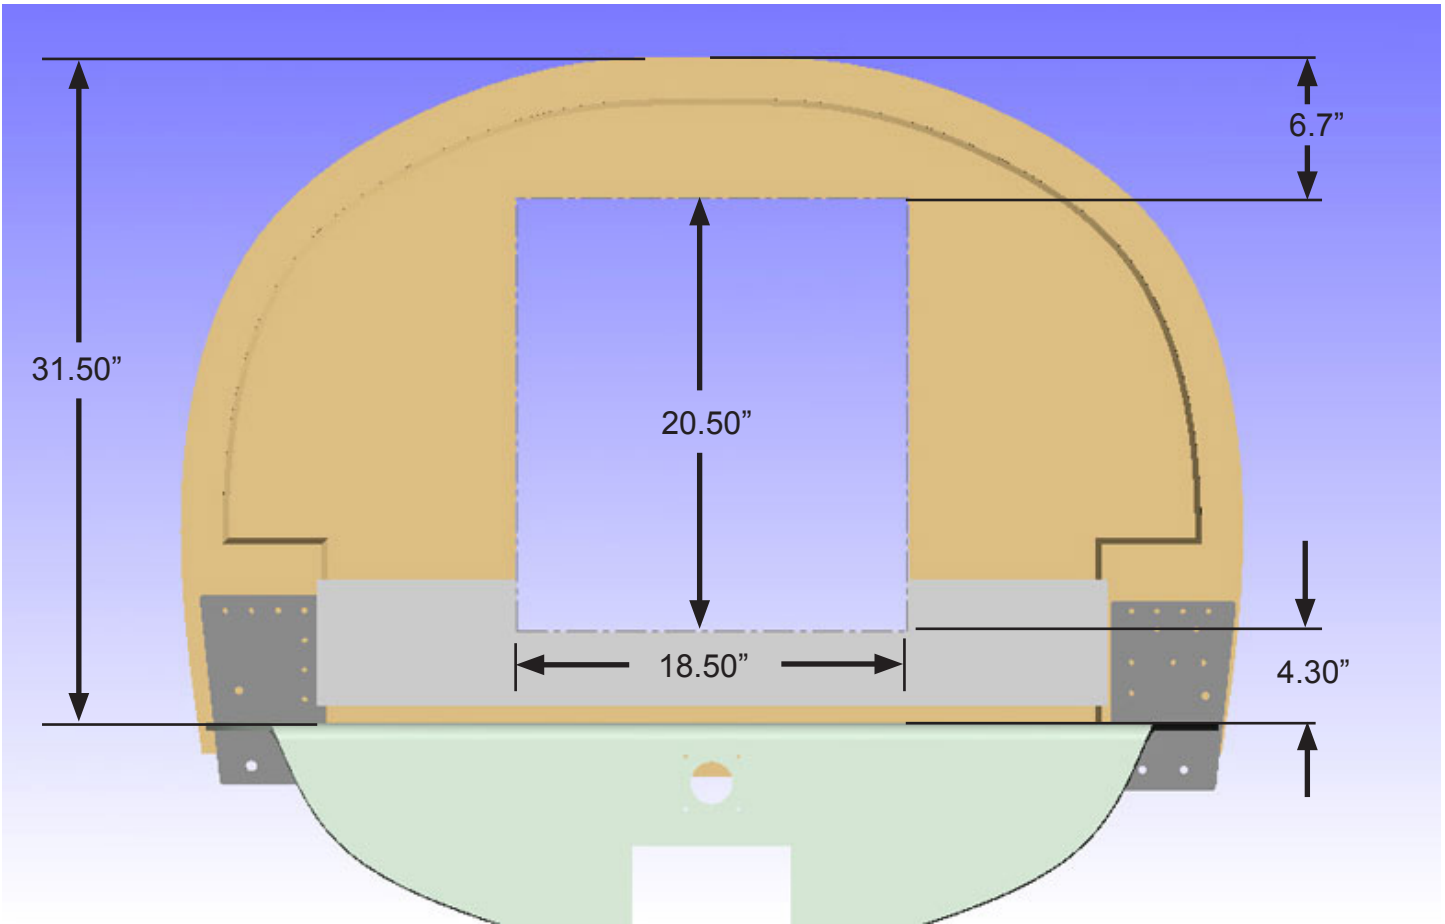

Kit # 307
Stainless Steel
Engine Firewall

9/12/2014

Kit # 307 Components

Fred Dahler
Fire Wall Dimensions

9/9/2014

Fig. A

Fig. D

Fig. E