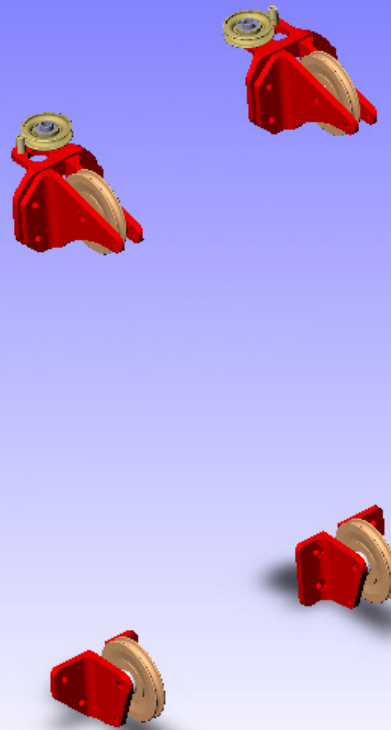

Kit # 704
Service Bulletin
SB1
Rudder Vertical Pulley
and Idler Assembly

Kit # 704 Components

Fig. C

Upper Idler Pulley Assemblies

Illustration 2

Fig. D

Lower Idler Pulley Assemblies

Illustration 3

Fig. E

Kit # 704 Installation

Co-Pilot Lower Idler Pulley Assembly

Illustration 3A

Fig.G

Fig.I

Co-Pilot Idler Pulley Assembly

Illustration 2A