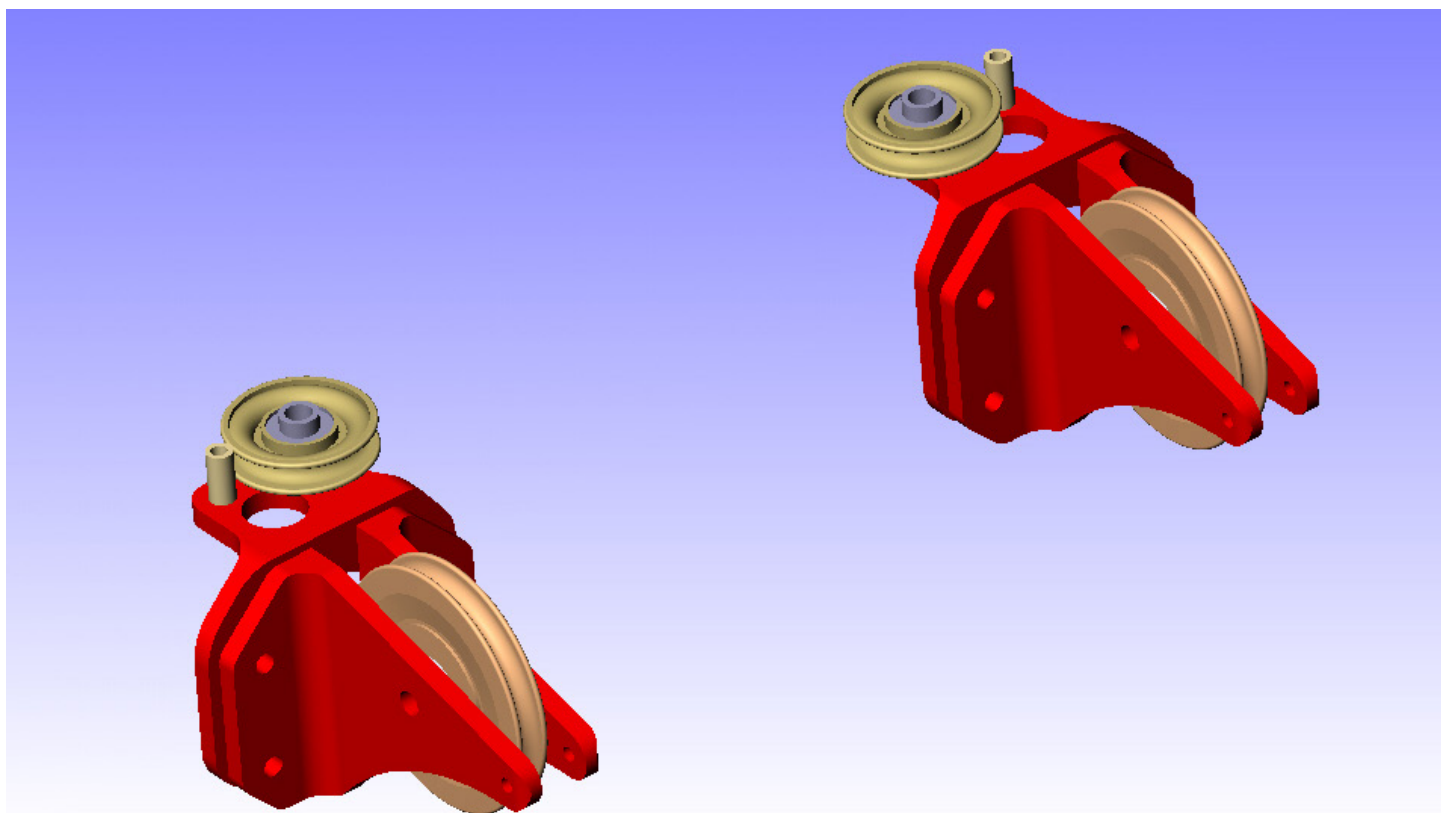

Kit # 704
Service Bulletin
SB1
Rudder Vertical Pulley
and Idler Assembly

Kit # 704 Components

Fig. C

Upper Idler Pulley Assemblies

Illustration 2

Fig. D

Lower Idler Pulley Assemblies

Illustration 3

Fig. E

Kit # 704 Installation

Co-Pilot Lower Idler Pulley Assembly

Illustration 3A

Fig.G

Fig.I

Co-Pilot Idler Pulley Assembly

Illustration 2A