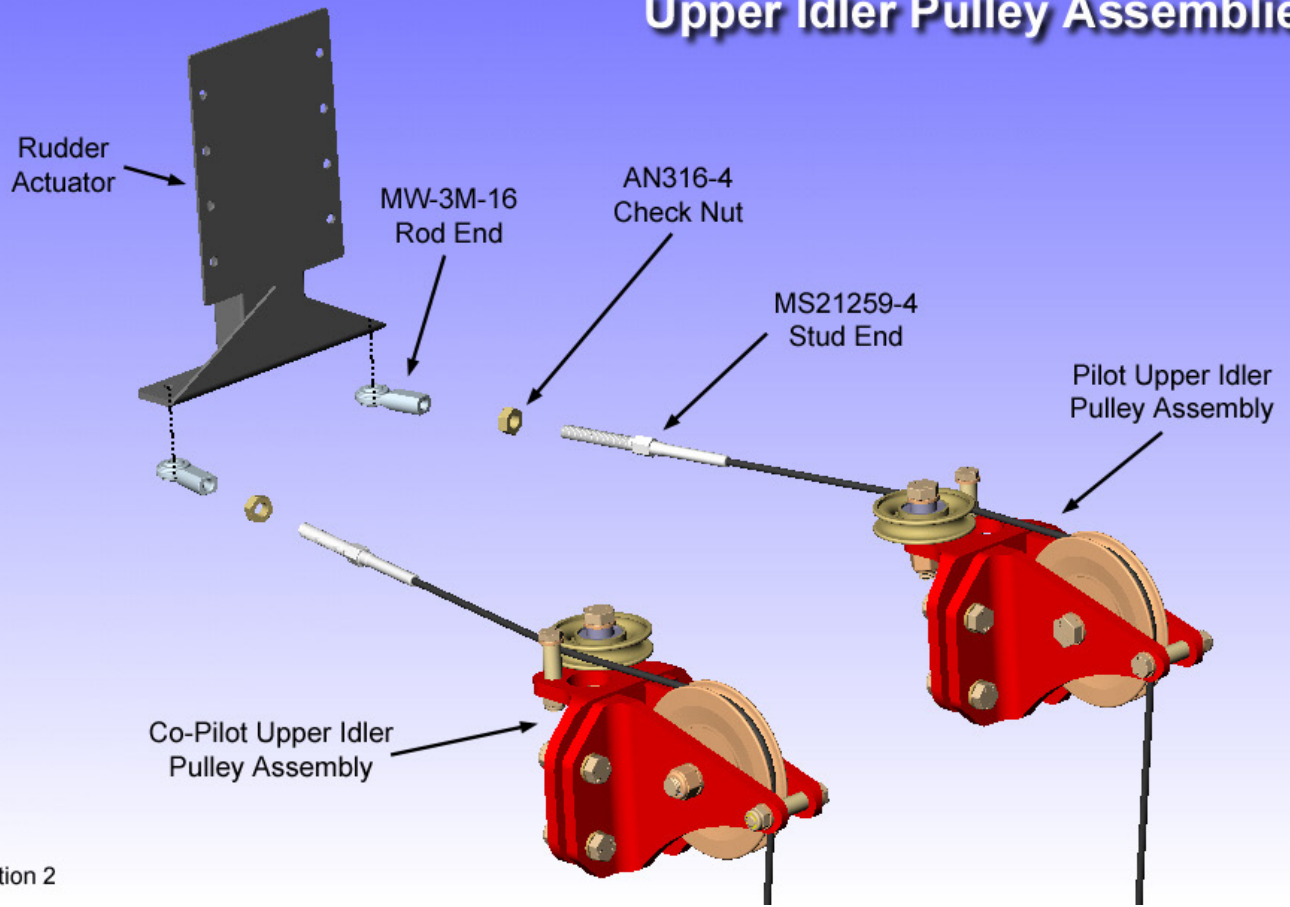

Kit # 704
Service Bulletin
SB1
Rudder Vertical Pulley
and Idler Assembly

Kit # 704 Components

Fig. C

Upper Idler Pulley Assemblies

Illustration 2

Fig. D

Lower Idler Pulley Assemblies

Illustration 3

Fig. E

Kit # 704 Installation

Co-Pilot Lower Idler Pulley Assembly

Illustration 3A

Fig.G

Fig.I

Co-Pilot Idler Pulley Assembly

Illustration 2A