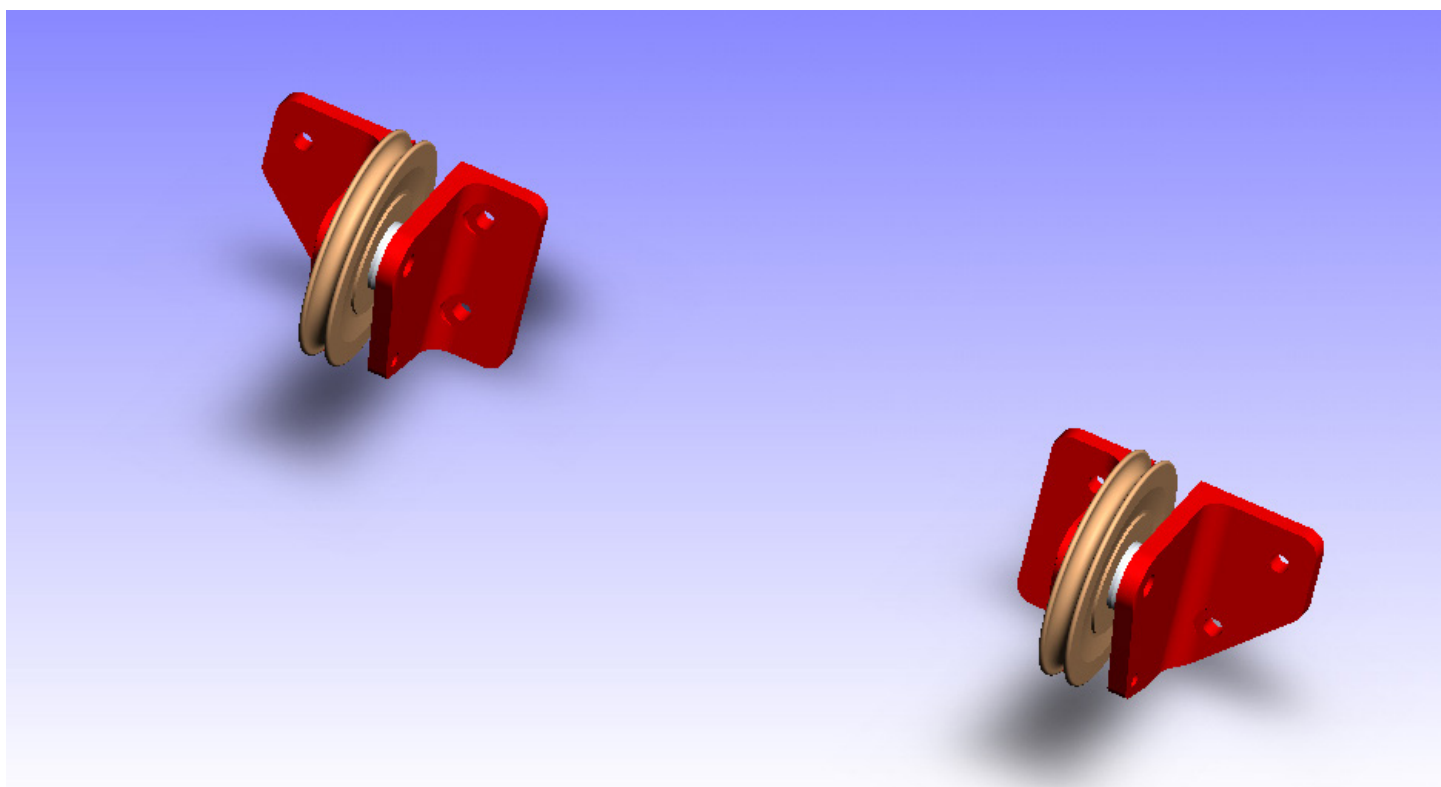

Kit # 704
Service Bulletin
SB1
Rudder Vertical Pulley
and Idler Assembly

Kit # 704 Components

Fig. C

Upper Idler Pulley Assemblies

Illustration 2

Fig. D

Lower Idler Pulley Assemblies

Illustration 3

Fig. E

Kit # 704 Installation

Co-Pilot Lower Idler Pulley Assembly

Illustration 3A

Fig.G

Fig.I

Co-Pilot Idler Pulley Assembly

Illustration 2A